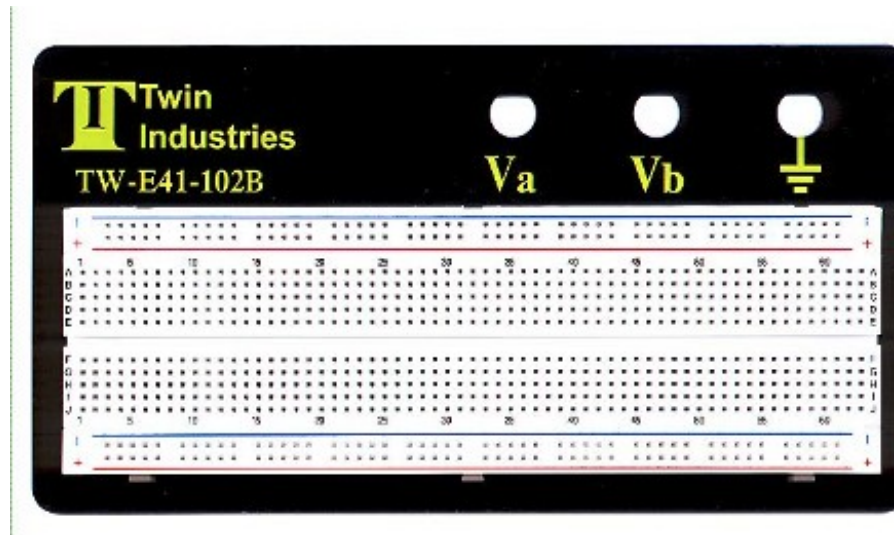

TW-E41-102B

Solderless Breadboard featuring 830 Total Tie Points. 3 Binding Posts, 1 Terminal Strip (630 Tie Points) & 2 Distribution Strips (100 Tie Points Each). Includes 70 Piece Wire Kit.

[zoom photo](#)

Solderless Breadboard with Wire Kit

70 Piece Wire Kit

Power/Ground Posts

<

- Size: 2.14" x 6.5"

Category	Name	Short Description
General Purpose Proto Boards, Design Kits \ Solderless Breadboards (PlugBoard)	TW-E40-1020	Solderless Breadboard Featuring 830 Total Tie Points. <i>Board Size: 2.14" x 6.5"</i>
General Purpose Proto Boards, Design Kits \ Solderless Breadboards (PlugBoard)	TW-E41-1020	Solderless Breadboard Featuring 830 Total Tie Points and 70 Piece Wire Kit <i>Board Size: 2.14" x 6.5"</i>
General Purpose Proto Boards, Design Kits \ Solderless Breadboards (PlugBoard)	TW-E41-102B	Solderless Breadboard with Wire Kit 70 Piece Wire Kit Power/Ground Posts <i>Board Size: 2.14" x 6.5"</i>
General Purpose Proto Boards, Design Kits \ Solderless Breadboards (PlugBoard)	TW-E41-1060	Solderless Breadboard with Wire Kit 140 Piece Wire Kit 4 Binding Power/Ground Posts <i>Board Size: 5.7" x 6.9"</i>
General Purpose Proto Boards, Design Kits \ Solderless Breadboards (PlugBoard)	TW-E012-000	140 Piece Wire Kit - 22AWG wire
Solderless Breadboards \ Solderless Breadboards	TW-E40-1020	Solderless Breadboard Featuring 1040 Total Tie Points. <i>Board Size: 2.14" x 6.5"</i>